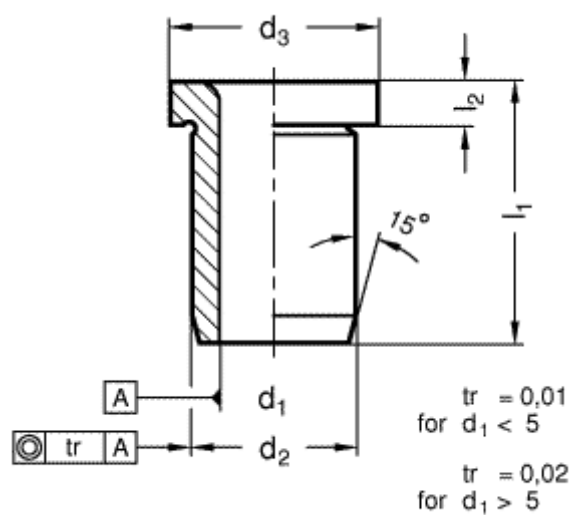

Article number: 201134088

Description: E+G Guide bush DIN 172-B16-16-A
with collar

Measures

$d_1 = 16,1$

$d_2 = 26$

$d_3 = 30$

$l_1 = 16$

$l_2 = 4$